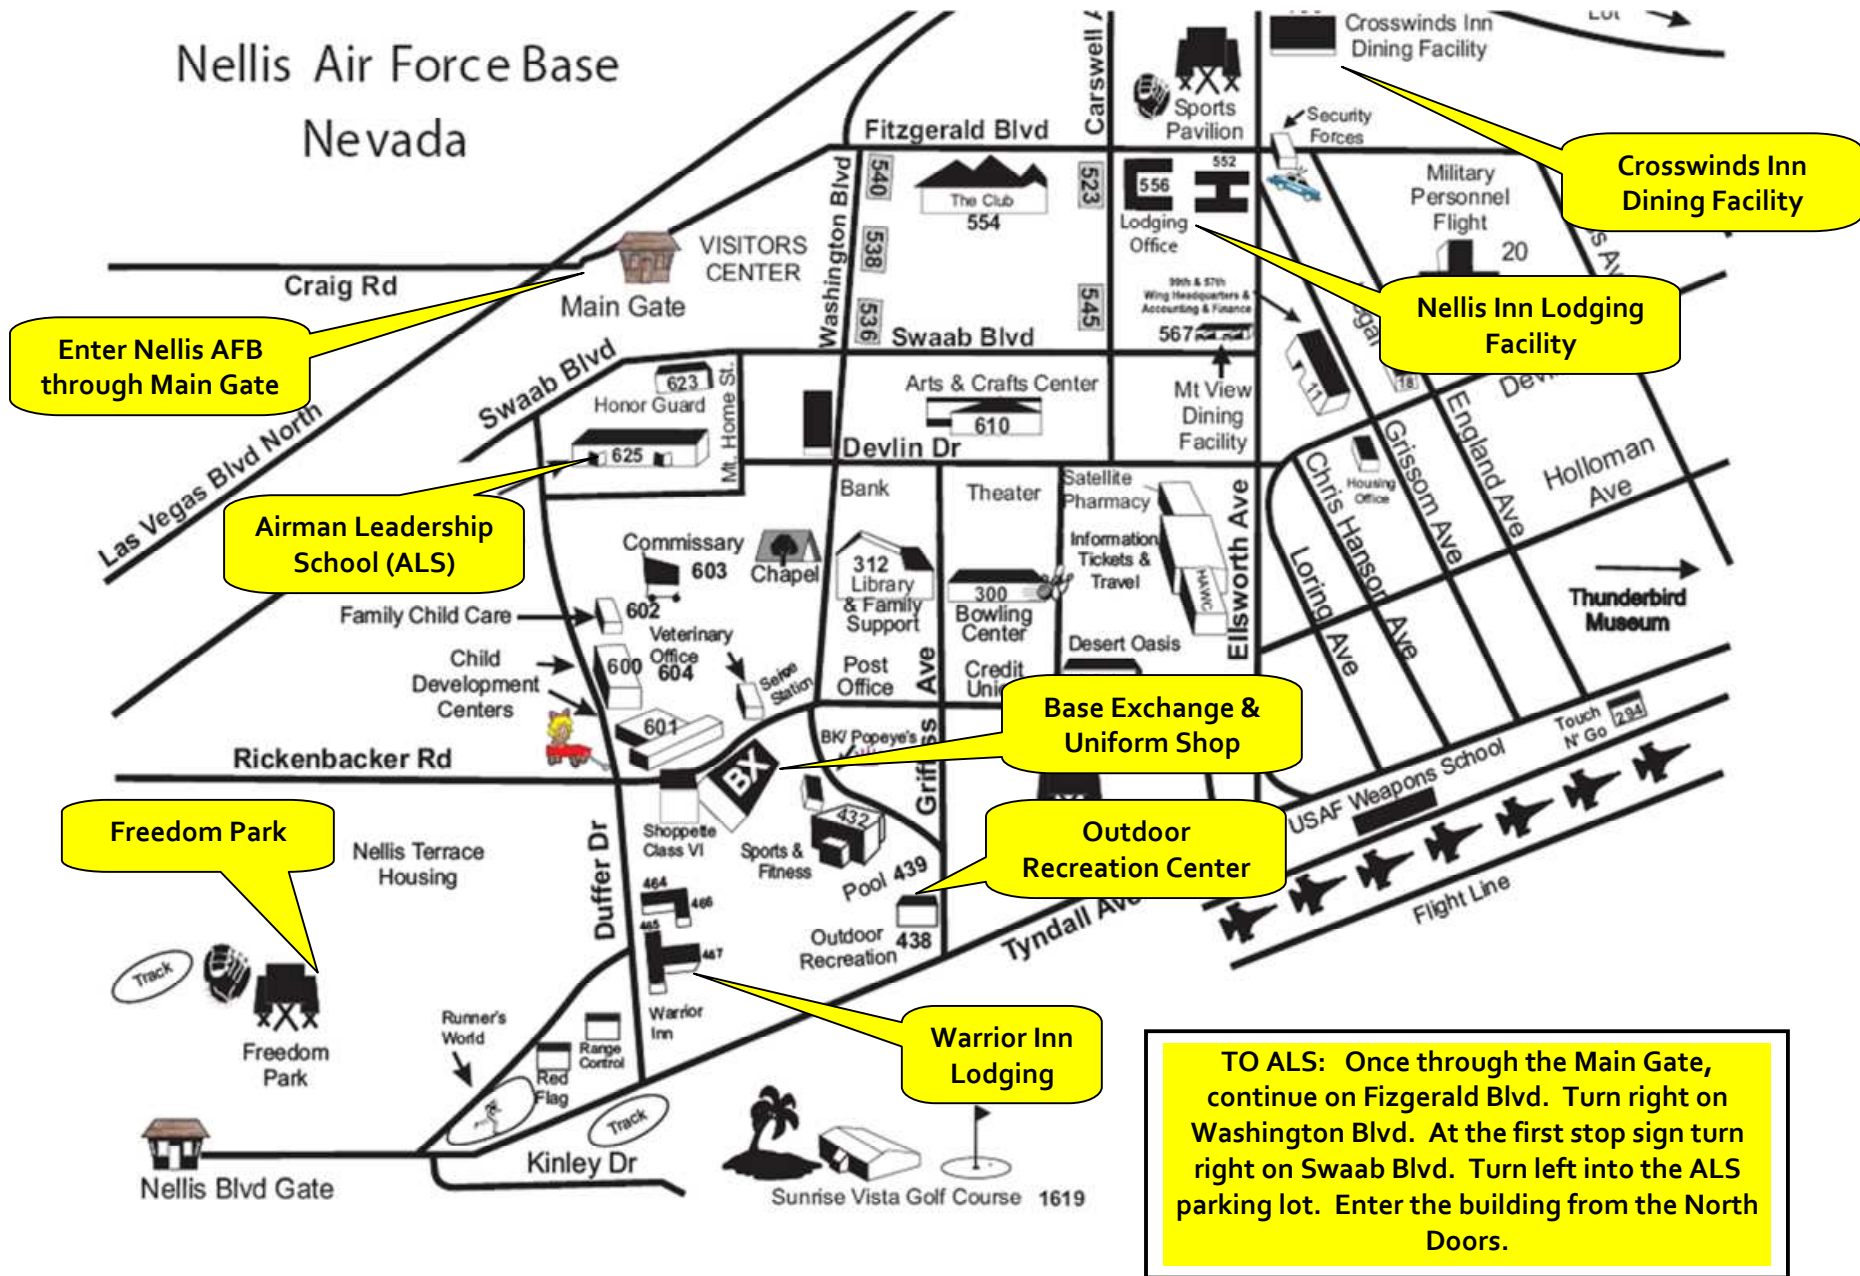

Detailed Map of Nellis Air Force Base

TO ALS: Once through the Main Gate, continue on Fitzgerald Blvd. Turn right on Washington Blvd. At the first stop sign turn right on Swaab Blvd. Turn left into the ALS parking lot. Enter the building from the North Doors.